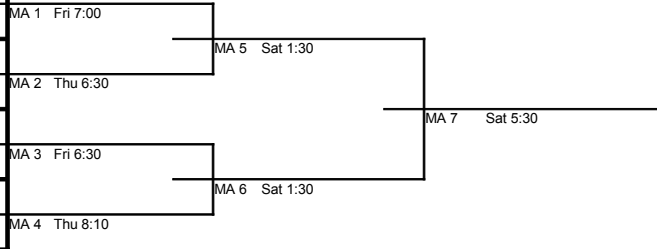

Kapiti Club Champs 2011

Mens A Division

SEED	CODE	CLUB	GRADE	PLAYER
1	WNKAZM		A2	Zac Millar
8	WNKASS		C1	Simran Singh
5	WNKASY		B2	Simon Yorker
4	WNKAWMT		B2	Wayne Taggart
3	WNKAJV		B2	Jason van der Walt
6	WNKADLC		C1	David Copson
7	WNKADFL		C1	David Linstrom
2	WNKAMTM		A2	Mark Millar

- NOTES**
- 1ST ROUND LOSERS TO PLATE
 - 2ND ROUND LOSERS TO SPECIAL PLATE
 - 1ST ROUND PLATE LOSERS TO CONSOLATION PLATE

PLATE

SPECIAL PLATE

CONSOLATION PLATE

SEEDED PLAYERS

1	Zac Millar
2	Mark Millar
3	Jason van der Walt
4	Wayne Taggart