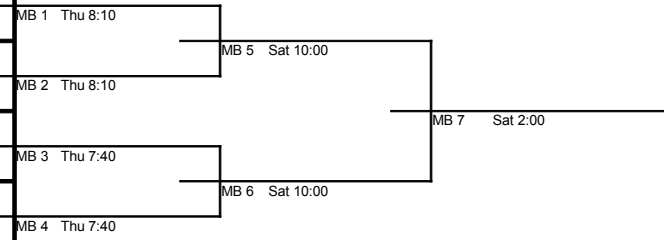

SEED	CODE	CLUB	GRADE	PLAYER
1	WNKACWP		C1	Connor Plumley
8	WNKASC		D1	Simon Crook
5	WNKAPJB		C2	Peter Brazier
4	WNKARBM		C2	Regan McLeod
3	WNKARMD		C1	Richard Downer
6	WNKAXLW		C2	Linda Whyman
7	WNOTGB		D1	Gary Bedford
2	WNKAXPD		C1	Paris Dalrymple-Mortleman

1. **NOTES**
2. 1ST ROUND LOSERS TO PLATE
   - 2ND ROUND LOSERS TO SPECIAL PLATE
   - 1ST ROUND PLATE LOSERS TO CONSOLATION PLATE