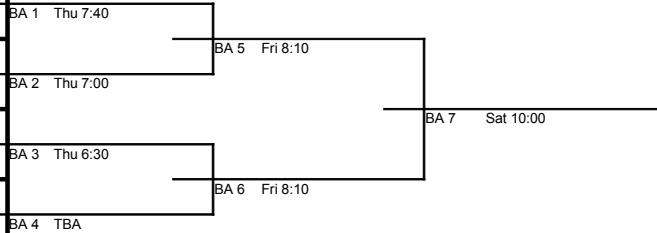

All seeding based on grade points as at 22 October 2011

Kapiti Club Champs 2011

Womens A Division

SEED	CODE	CLUB	GRADE	PLAYER
1	WNTAPD		B1	Paris Dalrymple-Mortleman
2	WNKALJW		B2	Linda Whyman

WA 1 Sat 5:00

SEEDED PLAYERS

1	Paris Dalrymple-Mortleman
2	Linda Whyman

All seeding based on grade points as at 22 October 2011

Kapiti Club Champs 2011

Boys A Division

SEED	CODE	CLUB	GRADE	PLAYER
1	WNKAZM		A2	Zac Millar
8	WNKANCY		J4	Nick Yorker
5	WNKACGC		J2	Connor Copson
4	WNKARAH		F	Robert Horsman
3	WNKACWP		C1	Connor Plumley
6	WNKAAMG		J2	Alex Goodall
7	WNKAKAY		J3	Kristen Yorker
2	WNKAJV		B2	Jason van der Walt

- NOTES**
- 1ST ROUND LOSERS TO PLATE
 - 2ND ROUND LOSERS TO SPECIAL PLATE
 - 1ST ROUND PLATE LOSERS TO CONSOLATION PLATE

PLATE

SPECIAL PLATE

CONSOLATION PLATE

SEEDED PLAYERS

1	Zac Millar
2	Jason van der Walt
3	Connor Plumley
4	Robert Horsman