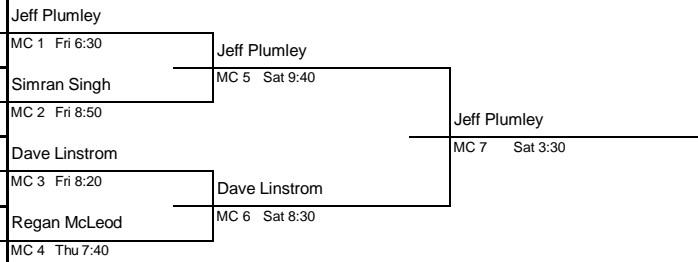

Kapiti Open 2013

Mens Division 3

SEED	CODE	CLUB	GRADE	PLAYER
1	WNMPTPH	Mitchell Park	C1	Terry Hession
8	WNKAJP	Kapiti	C1	Jeff Plumley
5	WNKASS	Kapiti	C1	Simran Singh
4	WNMPXRW	Mitchell Park	C1	Renee Walkinshaw
3	CDPNCIF	Palmerston North	C1	Cameron Foster
6	WNKADFL	Kapiti	C1	Dave Linstrom
7	WNKASC	Kapiti	C1	Simon Crook
2	WNKARBM	Kapiti	C1	Regan McLeod

1. **NOTES**
2. 1ST ROUND LOSERS TO PLATE
   - 2ND ROUND LOSERS TO SPECIAL PLATE
   - 1ST ROUND PLATE LOSERS TO CONSOLATION PLATE