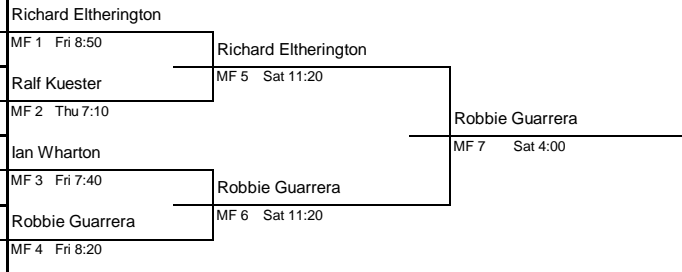

Kapiti Open 2013

Mens Division 6

SEED	CODE	CLUB	GRADE	PLAYER
1	WNKARBE	Kapiti	D2	Richard Eltherington
8	SNSCHB	Invercargill	E2	Harry Broere
5	WNOTPD	Otaki	D2	Owen Doran
4	WNOTRK	Otaki	D2	Ralf Kuester
3	CDLVIW	Levin	D2	Ian Wharton
6	WNTAM3W	Tawa	E1	Matai Wetere
7	WNKANKT	Kapiti	E1	Nigel Trehitt
2	WNIBRG	Island Bay	D2	Robbie Guarrera

1. **NOTES**
2. 1ST ROUND LOSERS TO PLATE
   - 2ND ROUND LOSERS TO SPECIAL PLATE
   - 1ST ROUND PLATE LOSERS TO CONSOLATION PLATE