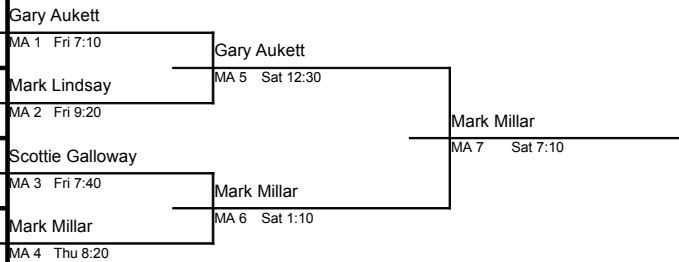

Kapiti Open 2012

Mens Open

SEED	CODE	CLUB	GRADE	PLAYER
1	WNMPGMA	Mitchell Park	A2	Gary Aukett
8	WNUMCAJ	Upper Hutt	B2	Cameron Jamieson
5	WNKAJV	Kapiti	B1	Jason van der Walt
4			B1	Mark Lindsay
3	WNMPSG	Mitchell Park	B1	Scottie Galloway
6	WNTASB	Tawa	B2	Sy Baker
7	WNMPGR	Mitchell Park	B2	Glen Richardson
2	WNKAMTM	Kapiti	A2	Mark Millar